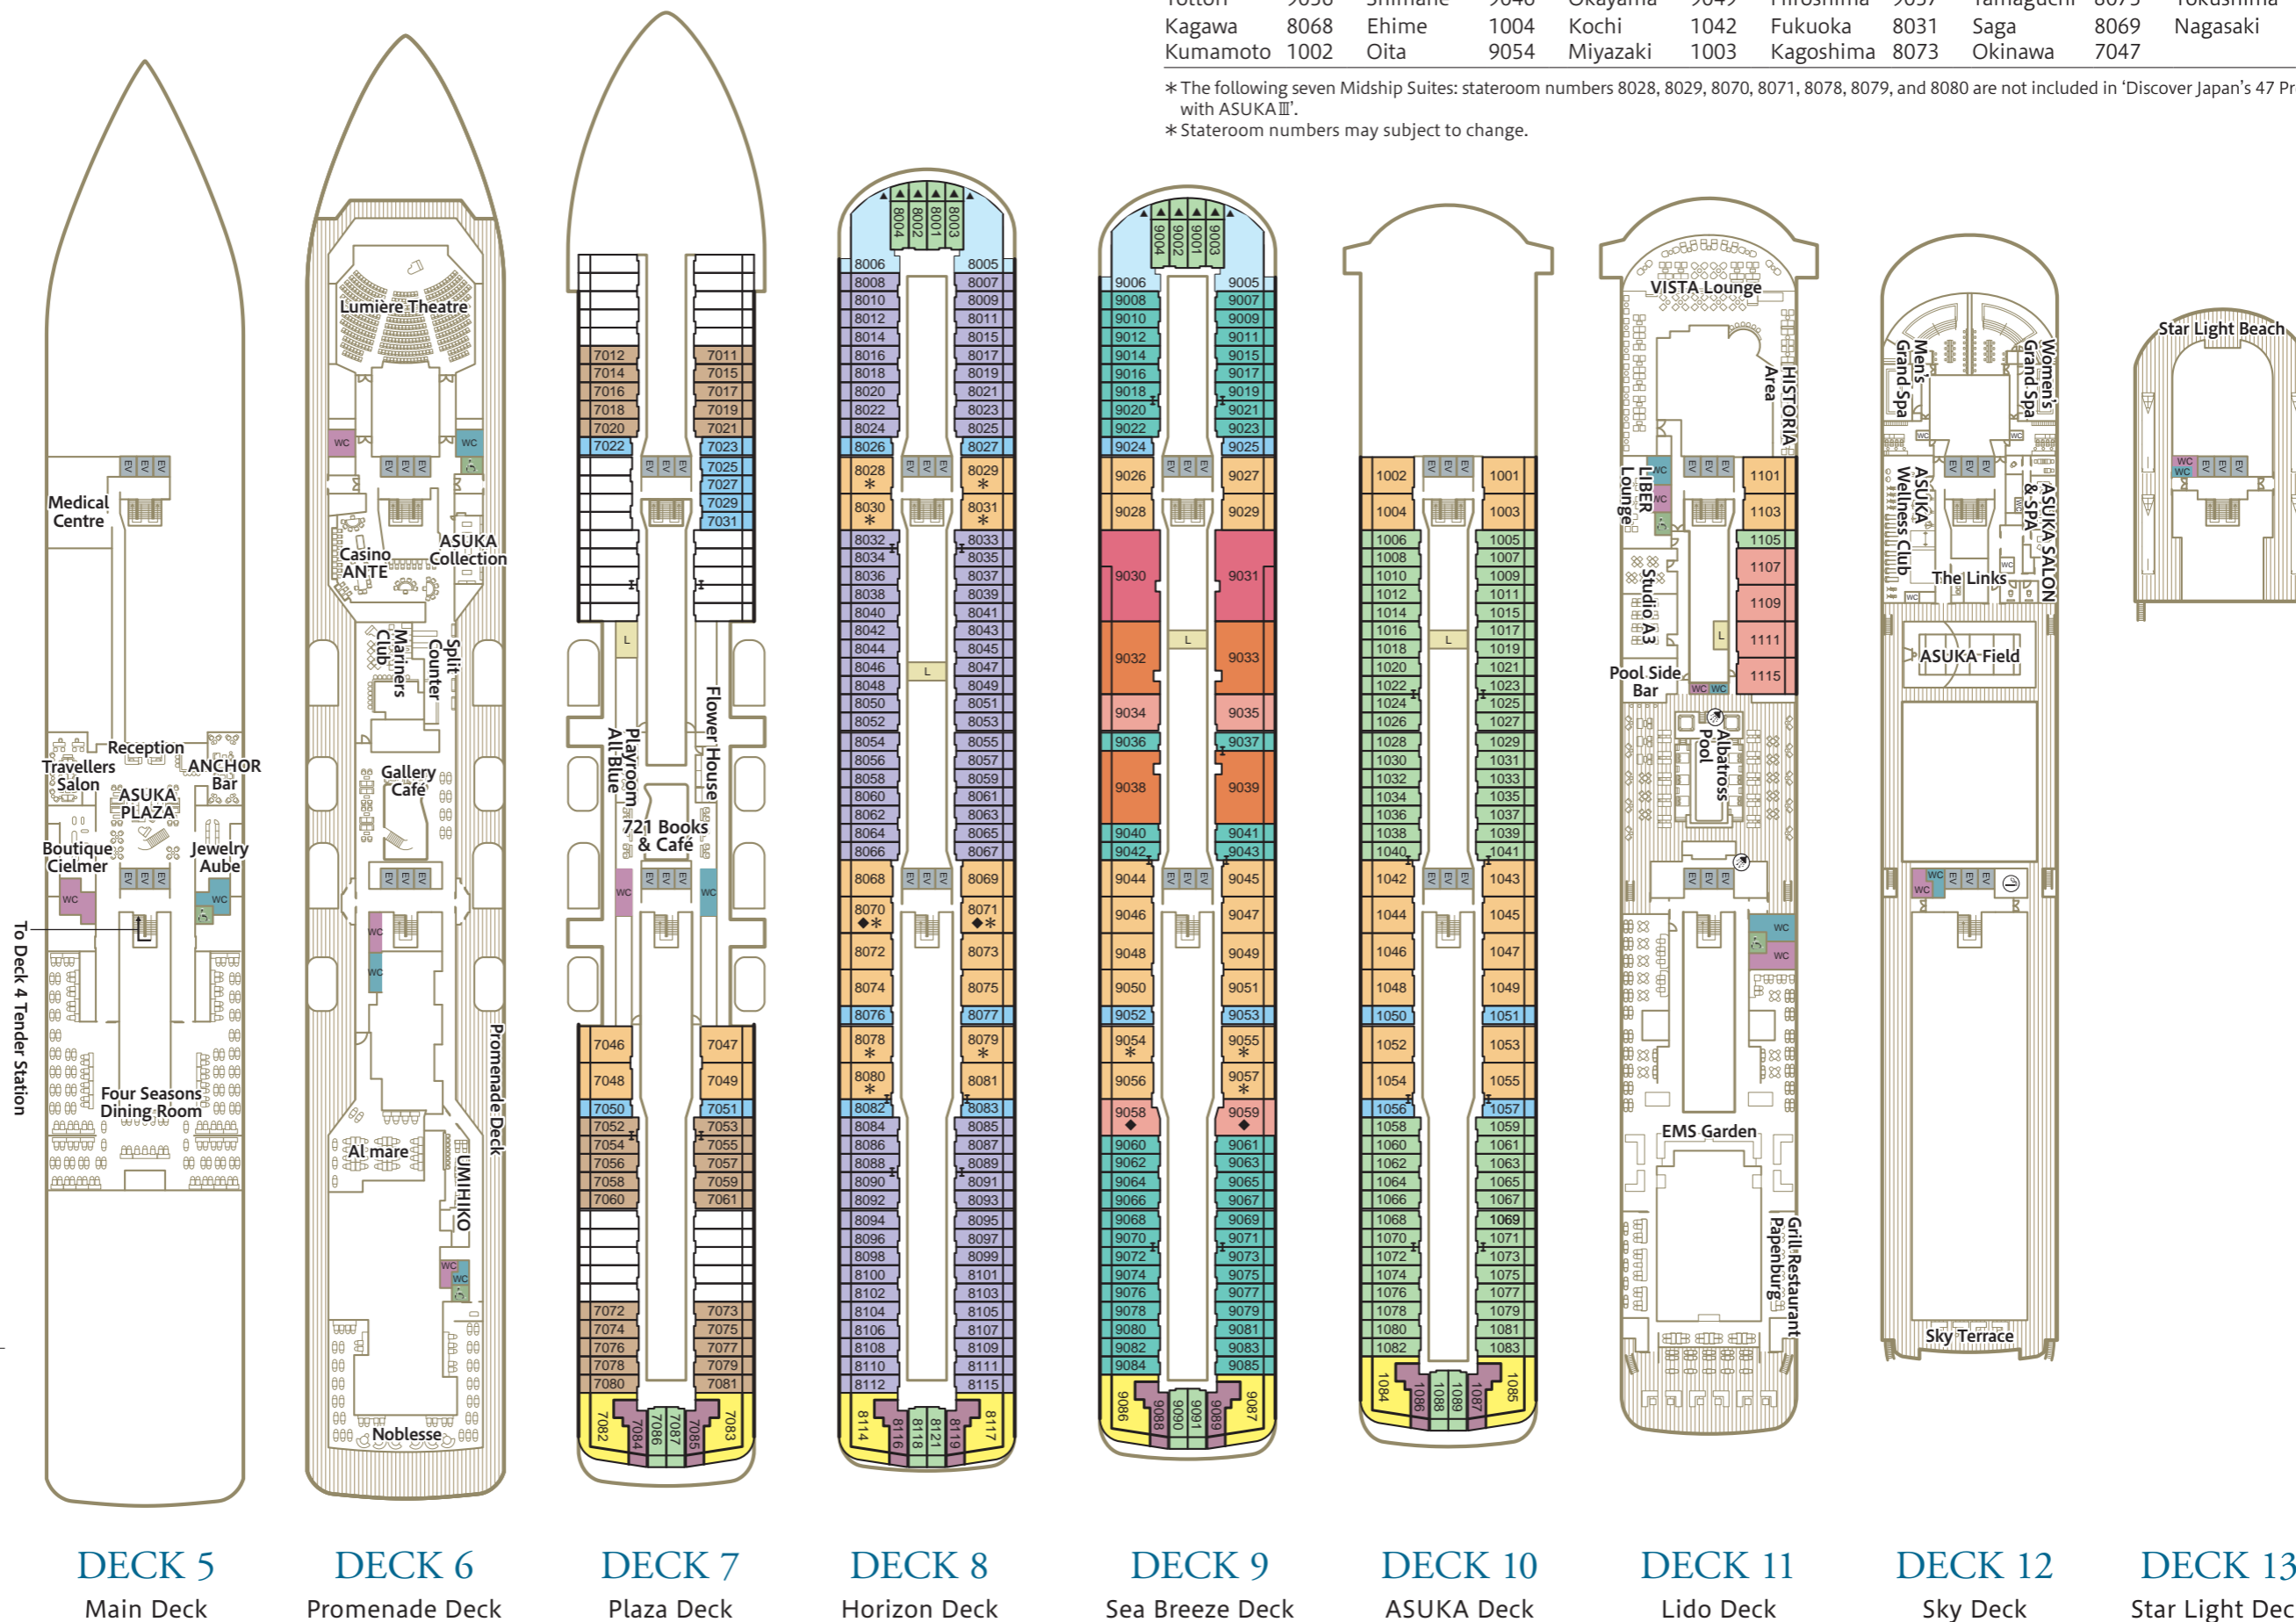

\*The classification of ASUKA Balcony A and D has been partially revised.

- ◆ Universal Room
- I Connecting Door
- ▲ During navigation, balconies facing bow may have restricted access, and the curtains of the windows facing bow must be closed at night.
- \* In the Midship Suite, the following stateroom can accommodate three guests by using the sofa bed:  
8028, 8029, 8030, 8031, 8070, 8071, 8078, 8079, 8080, 9054, 9055, 9057
- WC Women's Restroom
- WC Men's Restroom
- ♿ Wheelchair-Accessible Restroom
- L Self-Service Laundry
- EV Elevator
- 🚿 Shower Booth
- 🚬 Smoking Room

## SHIP DATA

| Mar 2026 |

- Registry: Yokohama, Japan
- Length: 230m
- Width: 29.8m
- Tonnage: 52,265GT
- Draft: 7m
- Speed: Maximum 20 knots
- Guests Capacity: 680
- Crew Capacity: Approx. 490
- Number of Staterooms: 351 (All rooms with balcony)

\* The following seven Midship Suites: stateroom numbers 8028, 8029, 8070, 8071, 8078, 8079, and 8080 are not included in 'Discover Japan's 47 Prefectures with ASUKA III'.

\* Stateroom numbers may subject to change.